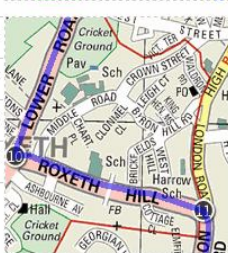

## Bank of England Directions and Map – Away Sunday February 8<sup>th</sup>

**Bank Lane (off Priory Lane), Roehampton, London, SW15 5JQ Telephone: 020 8876 8417 Distance: 14.43 miles, about 34 mins**

We are located in Roehampton, South West London, directly off the Upper Richmond Road. We're about 8 miles from the City and West End. For planning your journey by road, you might like to try the AA's free route planning facility which will give you detailed door-to-door directions.

### A HA5 4PW

- 1 Depart on **Grimsby Road** 0.2 miles
- 2 Turn right onto **The Broadway** **A410** 0.1 miles
- 3 Bear left onto **Uxbridge Road** **A410** 0.2 miles
- 4 At the roundabout, take the first exit onto **Saint Thomas' Drive** **A404** 0.3 miles

- 9 Bear right onto **Lower Road** **A312** 0.3 miles
- 10 Turn left onto **Roxeth Hill** **A4005** 0.3 miles
- 11 Bear right onto **London Road** **A4005** 0.1 miles
- 12 Bear left onto **Sudbury Hill** **A4005** 0.5 miles

- 24 Continue onto **A205** 0.3 miles
- 25 Turn left onto **Upper Richmond Road West** **A205** 1.1 miles
- 26 Continue onto **A205** 0.1 miles
- 27 Turn right onto **Priory Lane** 0.3 miles

**B** Arrive at your destination