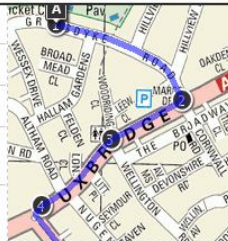

## Bank of England Directions and Map – Away Sunday February 8<sup>th</sup>

**Bank Lane (off Priory Lane), Roehampton, London, SW15 5JQ Telephone: 020 8876 8417 Distance: 14.43 miles, about 34 mins**

We are located in Roehampton, South West London, directly off the Upper Richmond Road. We're about 8 miles from the City and West End. For planning your journey by road, you might like to try the AA's free route planning facility which will give you detailed door-to-door directions.

### A HA5 4PW

- 1 Depart on **Grimsby Road** 0.2 miles
- 2 Turn right onto **The Broadway** **A410** 0.1 miles
- 3 Bear left onto **Uxbridge Road** **A410** 0.2 miles
- 4 At the roundabout, take the first exit onto **Saint Thomas' Drive** **A404** 0.3 miles

- 9 Bear right onto **Lower Road** **A312** 0.3 miles
- 10 Turn left onto **Roxeth Hill** **A4005** 0.3 miles
- 11 Bear right onto **London Road** **A4005** 0.1 miles
- 12 Bear left onto **Sudbury Hill** **A4005** 0.5 miles

- 24 Continue onto **A205** 0.3 miles
- 25 Turn left onto **Upper Richmond Road West** **A205** 1.1 miles
- 26 Continue onto **A205** 0.1 miles
- 27 Turn right onto **Priory Lane** 0.3 miles

**B** Arrive at your destination