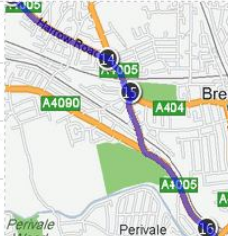

1. 13 At the roundabout, take the first exit onto **Harrow Road** **A4005** 0.8 miles
2. 14 At the roundabout, take the second exit onto **Harrow Road** **A4005** 0.3 miles
3. 15 At the roundabout, take the second exit onto **Bridgewater Road** **A4005** 1.1 miles
4. 16 At the roundabout, take the first exit onto **Bridgewater Road** **A4005** 0.1 miles