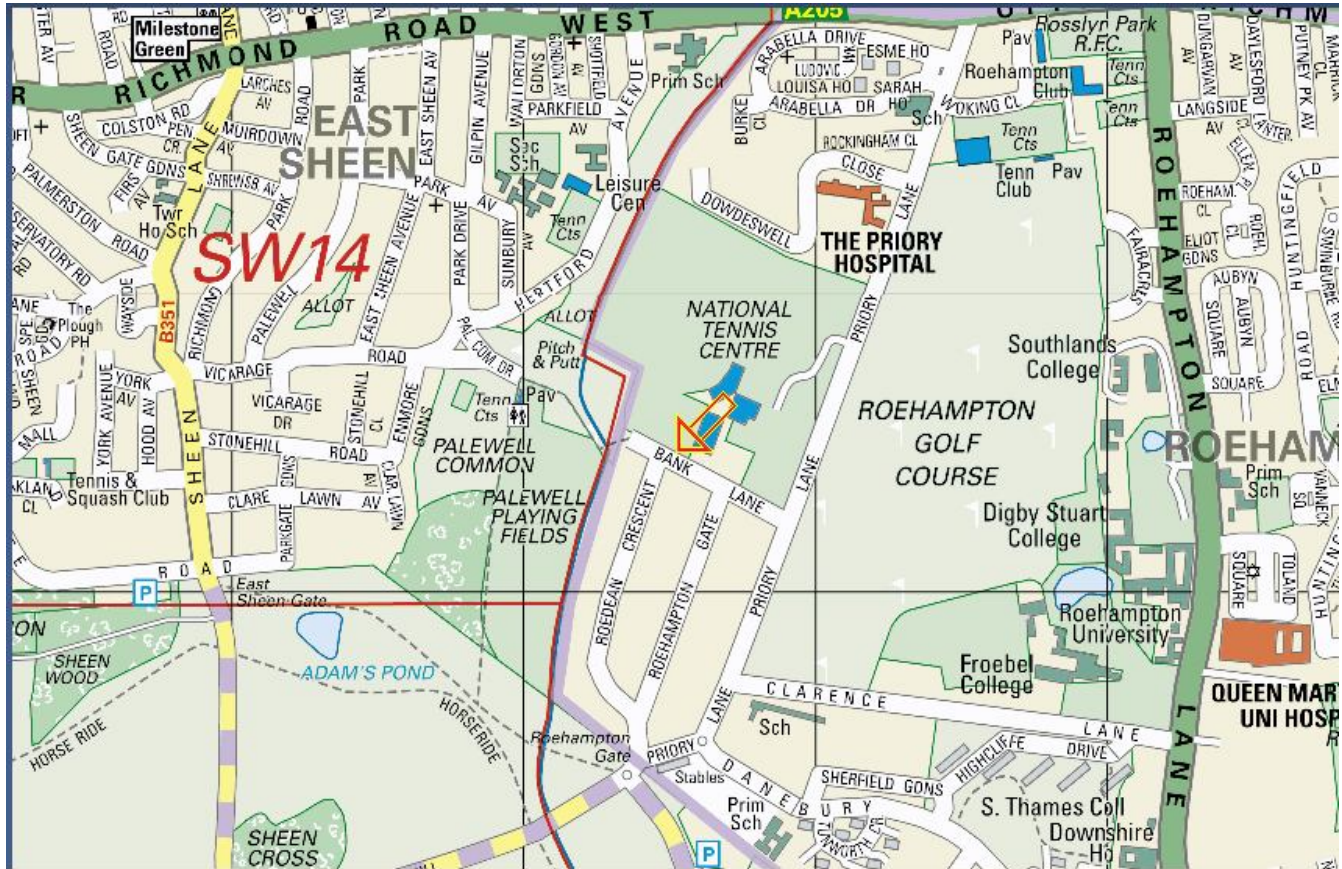

## Bank of England Directions and Map – Away Sunday February 8<sup>th</sup>

**Bank Lane (off Priory Lane), Roehampton, London, SW15 5JQ Telephone: 020 8876 8417 Distance: 14.43 miles, about 34 mins**

We are located in Roehampton, South West London, directly off the Upper Richmond Road. We're about 8 miles from the City and West End. For planning your journey by road, you might like to try the AA's free route planning facility which will give you detailed door-to-door directions.

### A HA5 4PW

- 1 Depart on **Grimsby Road** 0.2 miles
- 2 Turn right onto **The Broadway** **A410** 0.1 miles
- 3 Bear left onto **Uxbridge Road** **A410** 0.2 miles
- 4 At the roundabout, take the first exit onto **Saint Thomas' Drive** **A404** 0.3 miles

- 9 Bear right onto **Lower Road** **A312** 0.3 miles
- 10 Turn left onto **Roxeth Hill** **A4005** 0.3 miles
- 11 Bear right onto **London Road** **A4005** 0.1 miles
- 12 Bear left onto **Sudbury Hill** **A4005** 0.5 miles

- 24 Continue onto **A205** 0.3 miles
- 25 Turn left onto **Upper Richmond Road West** **A205** 1.1 miles
- 26 Continue onto **A205** 0.1 miles
- 27 Turn right onto **Priory Lane** 0.3 miles

**B** Arrive at your destination